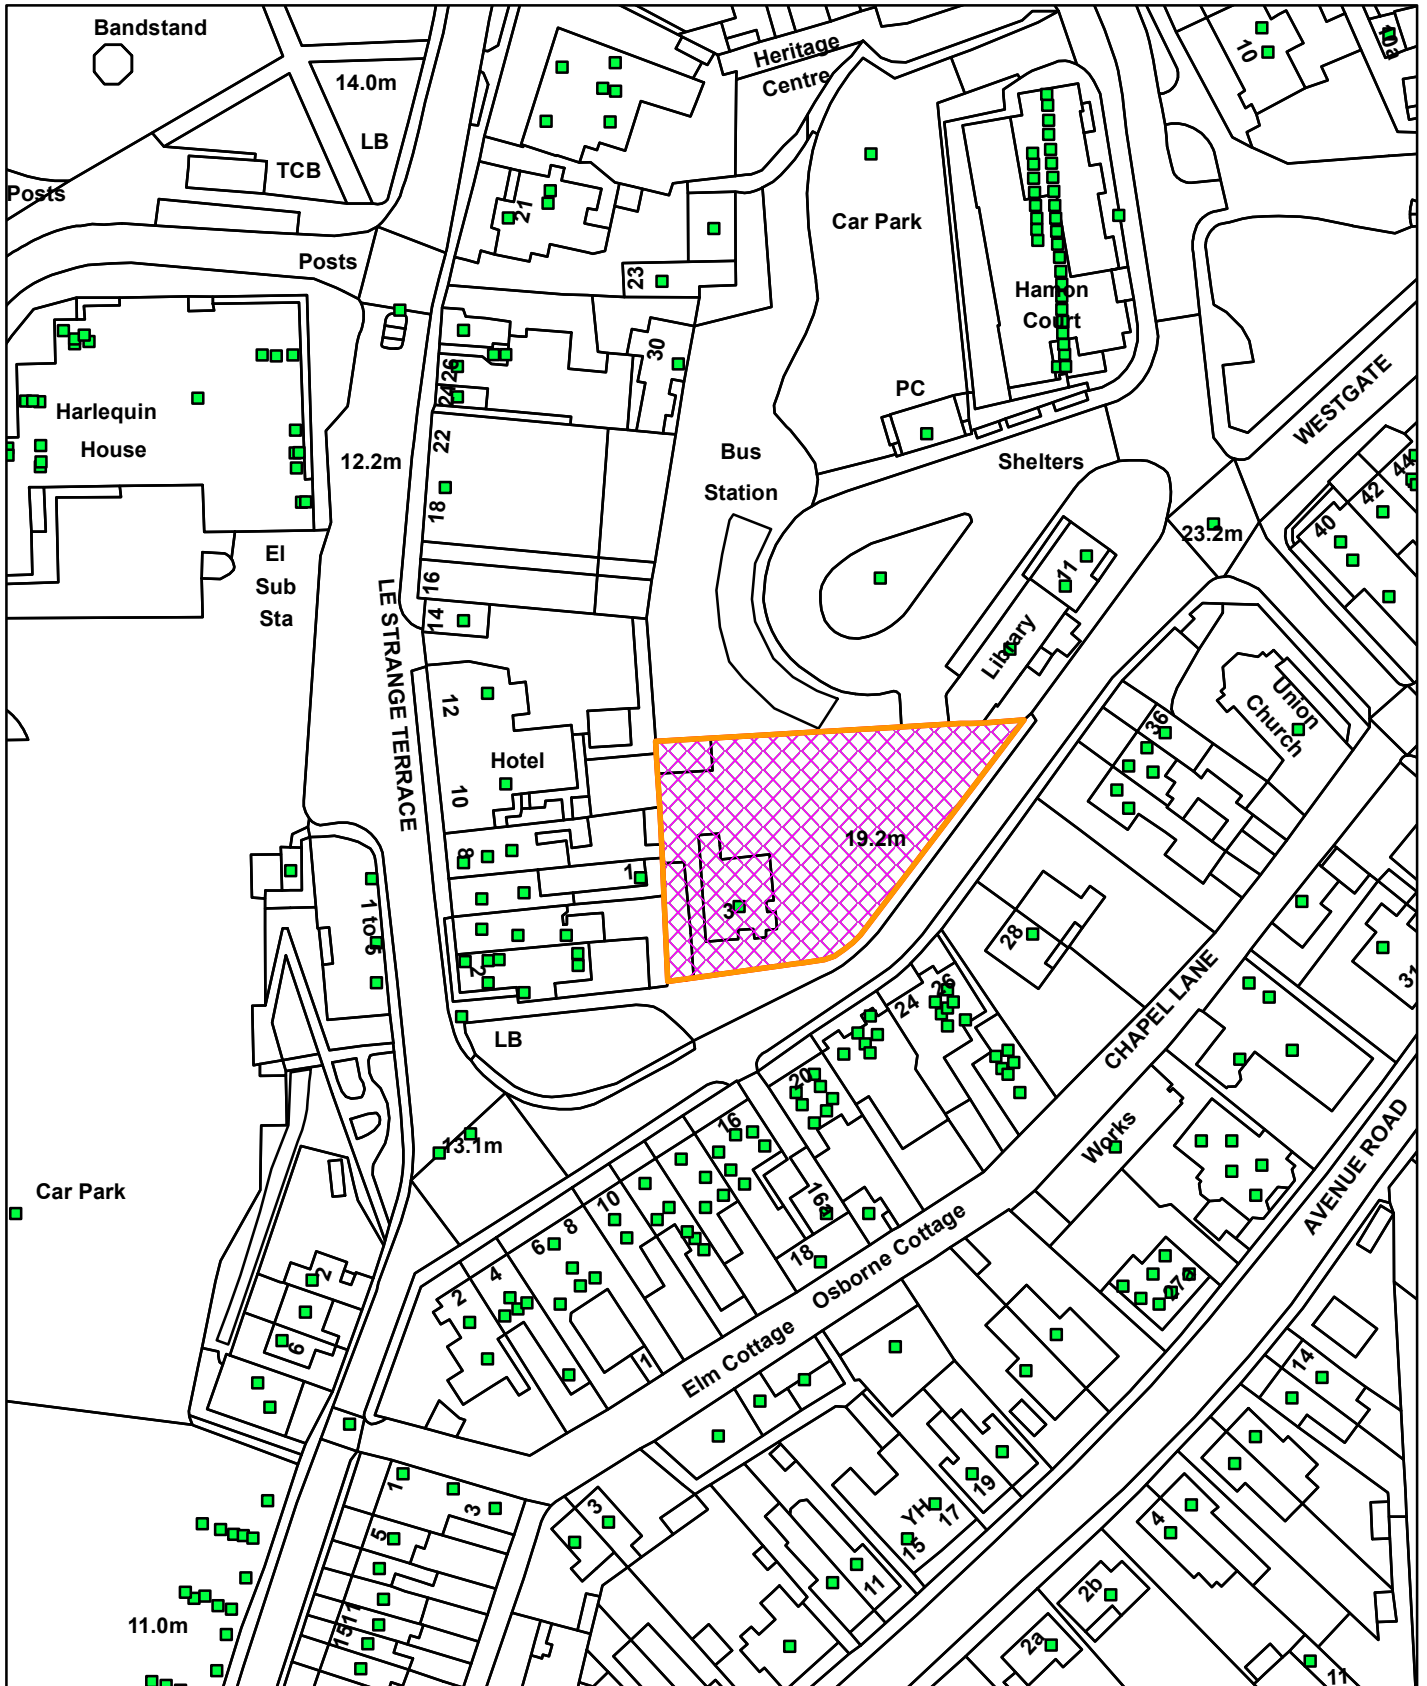

22/01021/F

Ashley House, 3 Westgate, Hunstonton, PE36 5AL

© Crown copyright and database rights 2023
Ordnance Survey 100024314

21/08/2023